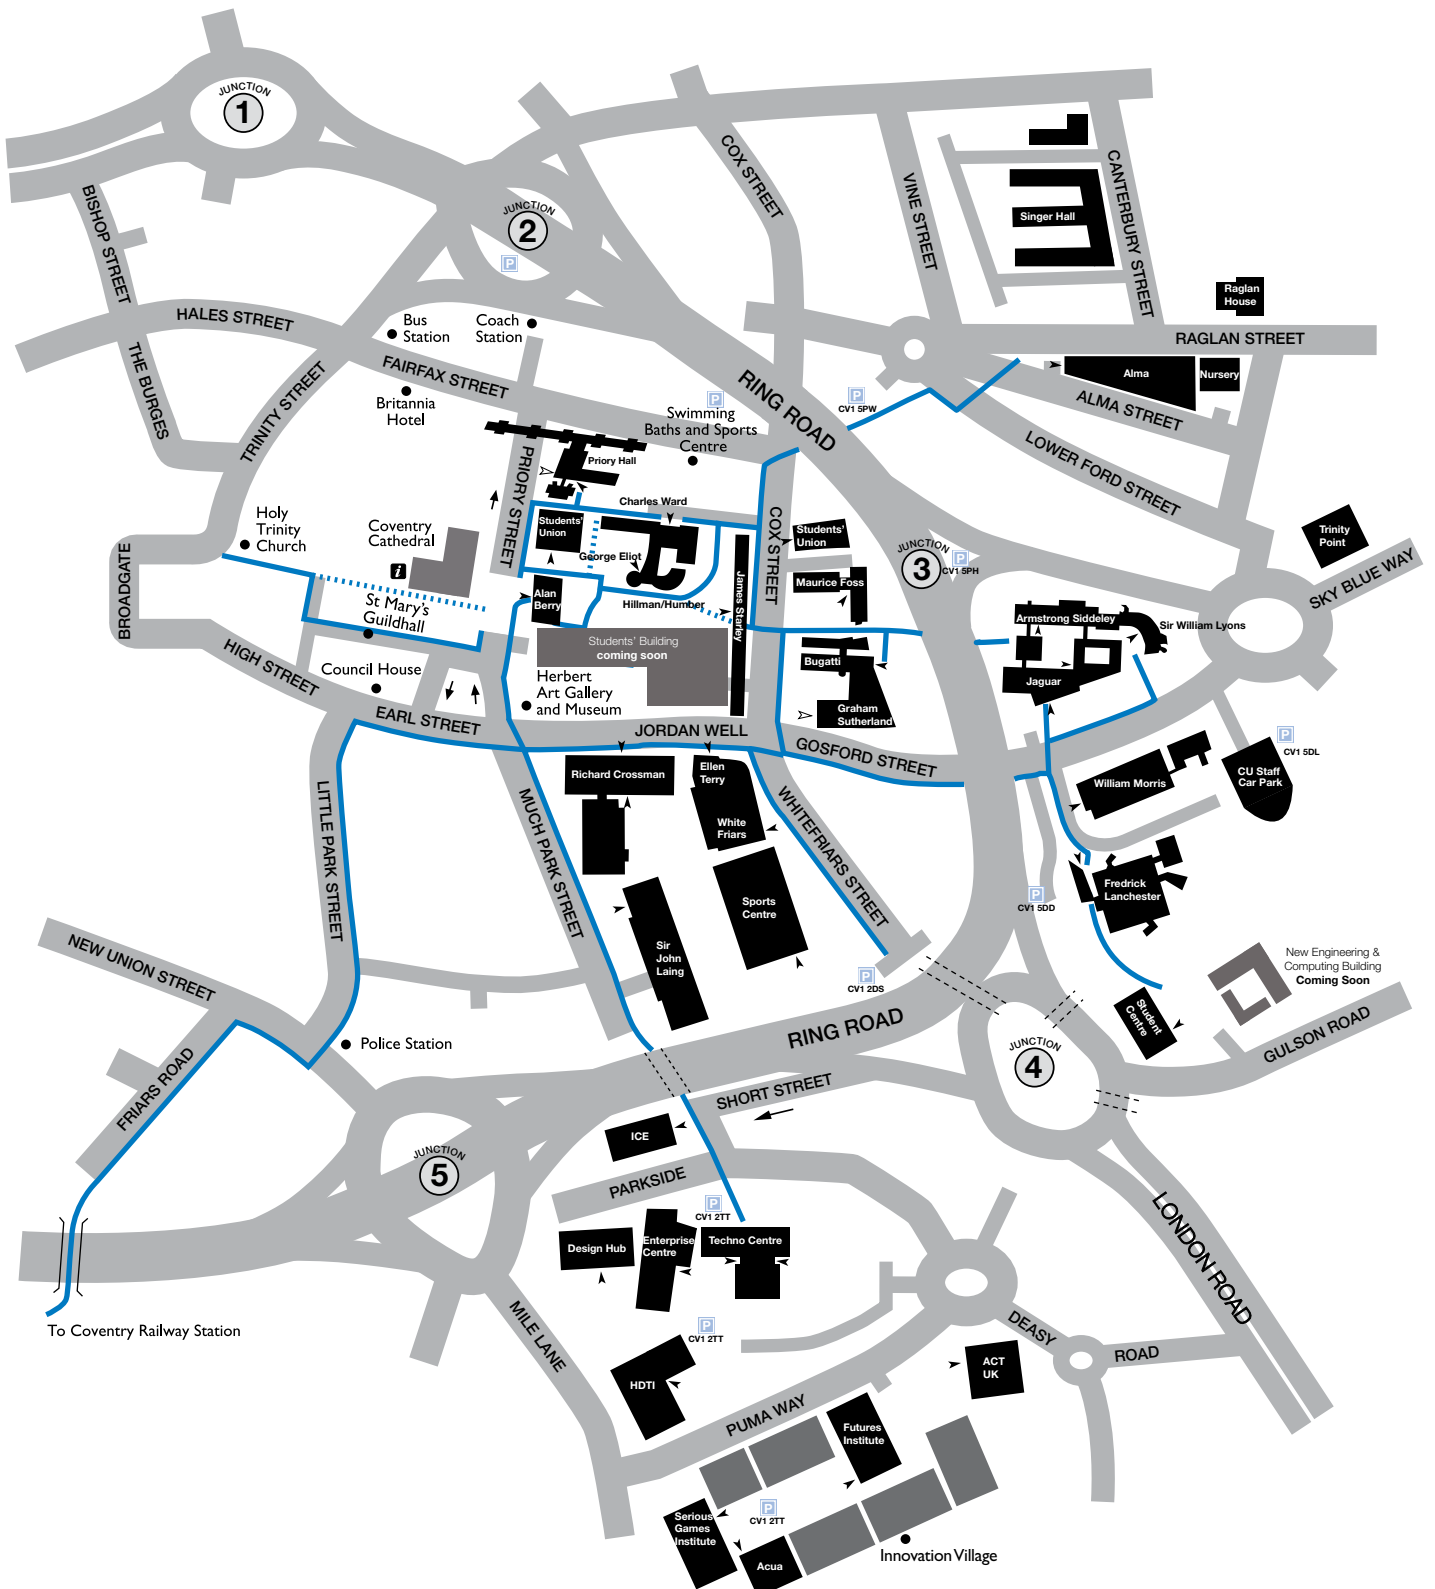

Campus Map

KEY	 Tourist information	 Principal pathway with wheelchair access
 Ringroad junction	 Ringroad subway access	 Principal pathway with steps
 Power assisted door access	 Non-powered access	 Footbridge
	 Pay/display parking	

All Coventry University buildings have wheelchair access and accessible toilets for disabled persons